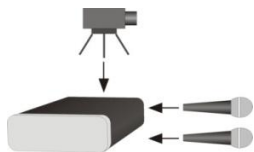

The Timespace K200/210/220 Digital Recorder

Stand alone recorder (K200/210/220)

Performance	K200	K210	K220
Video recording rate, max	25 ips PAL, 30 NTSC	25 ips PAL, 30 NTSC	25 ips AL, 30 NTSC
Built in media	4Gb Compact Flash	16Gb Compact Flash	16Gb Compact Flash
Recording duration	2 hours at max rate	8 hours at max rate	8 hours at max rate
Power supply	Internal, rechargeable	External	External
Video inputs	1	1	1
Audio inputs	2	2	2
Video Output	-	-	1
TVL	540	540	540
Resolution (pixels)	720 x 288 PAL, 720 x 240 NTSC	720 x 288 PAL, 720 x 240 NTSC	720 x 288 PAL, 720 x 240 NTSC

General Features

K200	K210/220	K220
Toggle switch start/stop recording	Toggle switch start/stop recording	Integrated colour 2.5+LCD + speaker
Internal rechargeable Lithium ion battery	External power	Rewind, replay, stop, play, fast forward & jog functions
MPEG format, full image update	MPEG format, full image update	Video record or playback or live view
Recorder status indicators (4 LEDs)	Recorder status indicators (4 LEDs)	Audio record or playback
Normal continuous recording	Normal continuous recording	Simple menu system and configuration
Single Pass or Loop recording	Single Pass or Loop recording	Password access protection
Alarm triggered recording	Alarm triggered recording	
7 day programmable timer recording	7 day programmable timer recording	
USB / PC setup	USB / PC setup	
Alarm event storage	Alarm event storage	
12 user embedded characters	26 user embedded characters	
Image search by time/date or by file	Image search by time/date or by file	
PCLink review, download & storage	PCLink review, download & storage