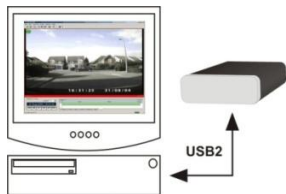

Review recordings directly via USB link (K200/210/220)

Security Features

- Proprietary video file format, convertible to AVI
- Password protection
- Digitally encrypted watermarking of each image
- Embedded camera number, date and time in each image

Connections for

	K200	K210	K220
Camera	1 on Fischer input	1 on Fischer input	1 on Fischer input
Video out	-	-	1 on Fischer USB
Audio in	2 on Fischer input	2 on Fischer input	2 on Fischer input
Audio out	-	-	1 on Fischer USB
USB2	4 on Fischer USB	4 on Fischer USB	4 on Fischer USB
GPS/RS232	-	Not available at launch	Not available at launch
Alarm inputs x 2	1 on each Fischer	1 on each Fischer	1 on each Fischer
Alarm output	-	-	1 on Fischer USB
5V, 9V, 12V camera power	1 on Fischer input	1 on Fischer input	1 on Fischer input
Power input	USB (battery charge)	Lemo connector	Lemo connector