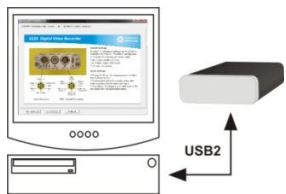

Setup recorder via USB link (K200/210/220)

Physical characteristics

Enclosure	Black anodized aluminium with stainless steel end plates
Dimensions (mm)	109 x 58 x 21(K200) , 117 x 58 x 21(K210/220)
IP rating	IP40
Operating temperature range	0 - 45° C
Humidity (r.h., non condensing)	80%
Mounting options	Free-standing
Power supply	USB 5V battery charge (K200), 6-18V DC (K210/220)
Continuous power recording	1.9 W excluding camera
Continuous power playback (K220)	2.7 W excluding camera
Maximum current (start-up)	0.2 A
Power up time to recording	< 5secs
Weight	~200g