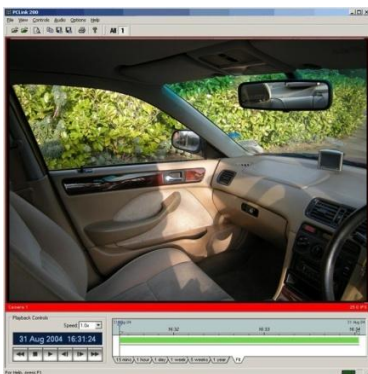

Timespace K Series 200/210/220

K220 Actual size

The Timespace K Series Covert DVR records video and audio simply and reliably, in a pocket size, rugged package

The K Series records 1 camera and 2 audio inputs.

Instant video and audio playback or live are provided by an integrated monitor and speaker (K220)

Video viewing, download and backup are provided by USB connection to a PC

Comprehensive feature set, low power and compact size makes the K Series ideal for body worn and covert use..

- Toggle switch start / stop recording
- Up to 25 images per second ensures accurate surveillance
- 4 LEDs clearly show power and memory capacity
- Small package, internal battery or wide range external power makes integration simple
- Supplied USB connection allows offline viewing of recordings, via a PC
- Built in 16 Gb memory capacity ensures 8 hrs recording at max rate (K210/220)
- Water Marked images ensure secure audit trial
- Simple intuitive menu system with Help Screens.
- Military grade connectors