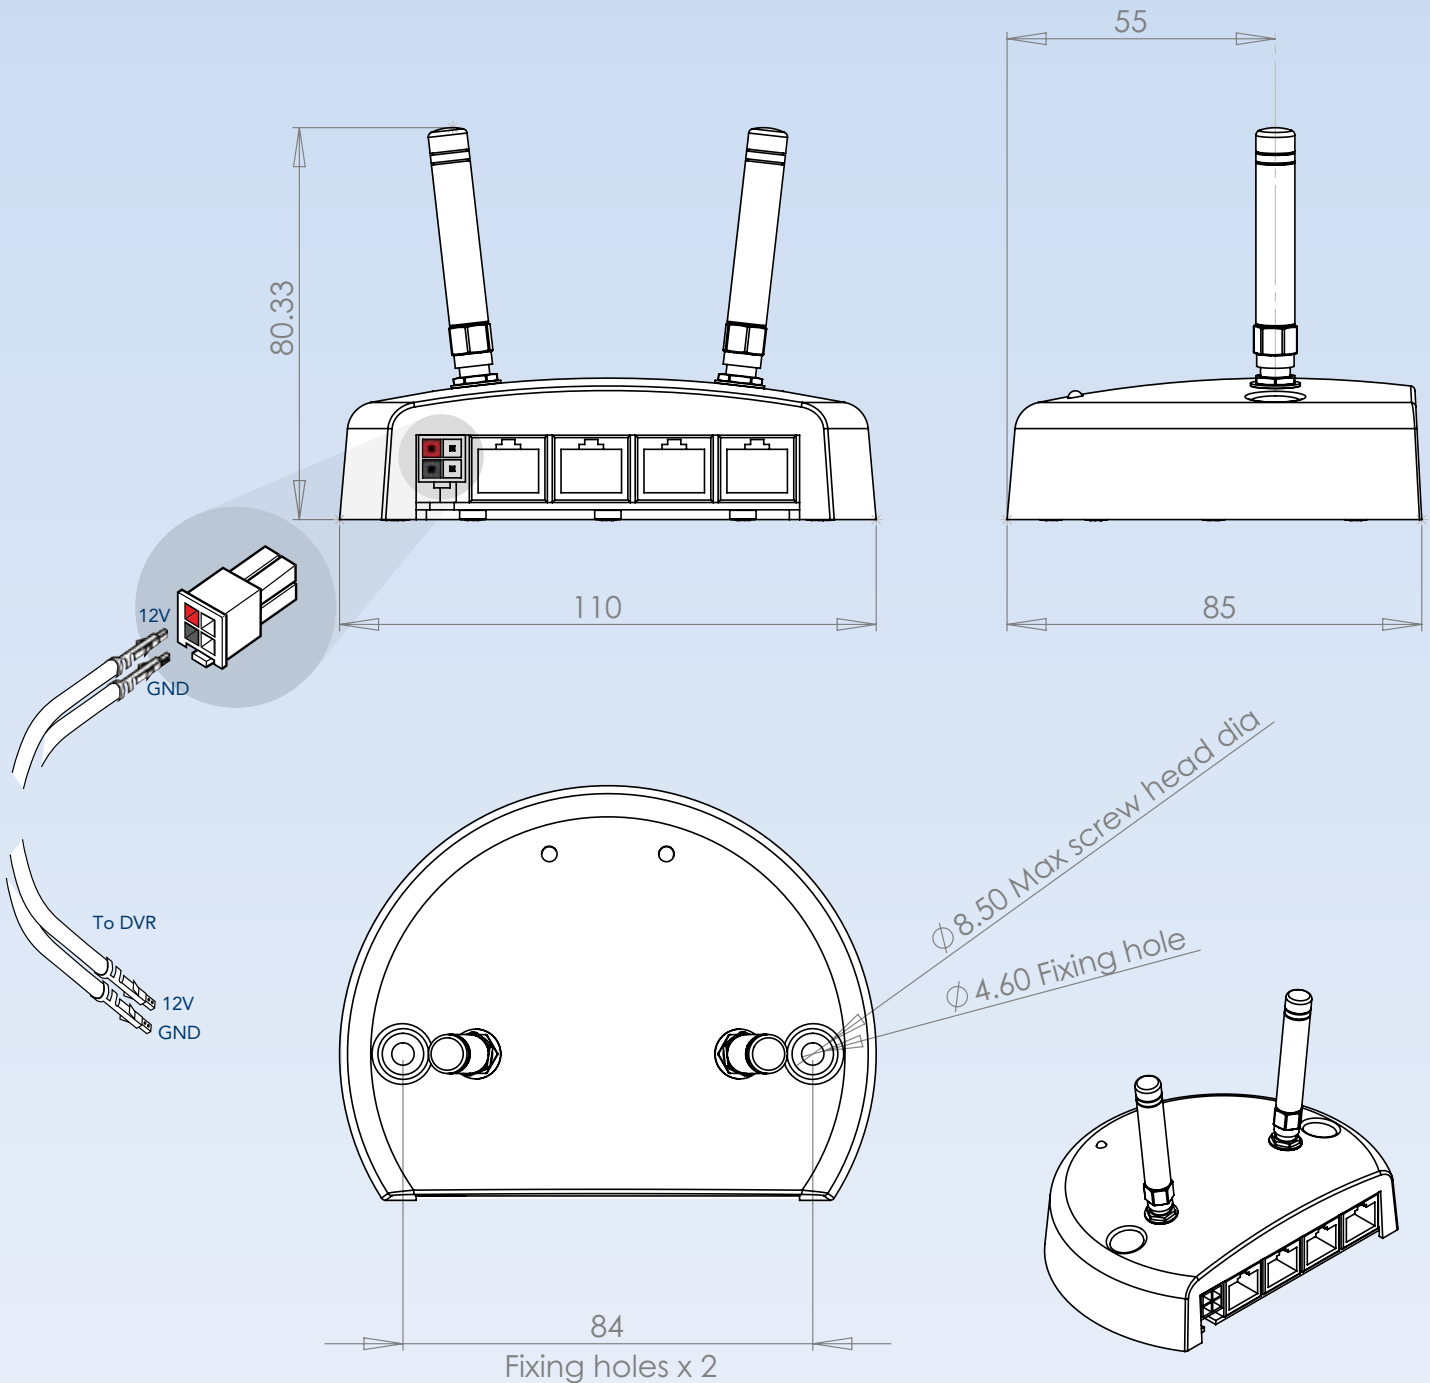

Measurements are in mm