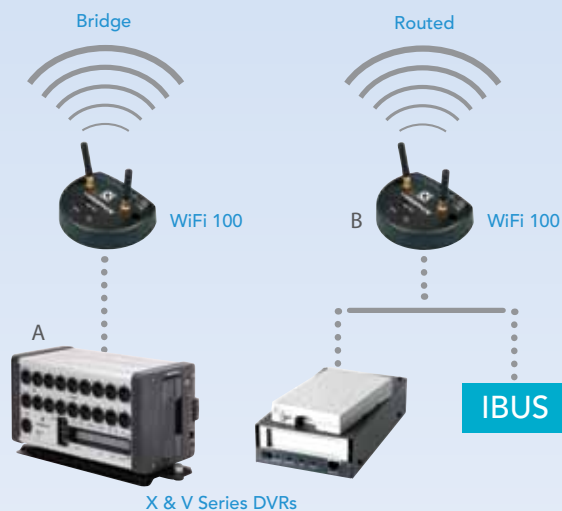

Operating modes

A IP address is set on the DVR

B IP address is set on the WiFi 100

WiFi to DVR traffic is routed through,
IBUS traffic is on the local WiFi 100 switch

TIMESPACE